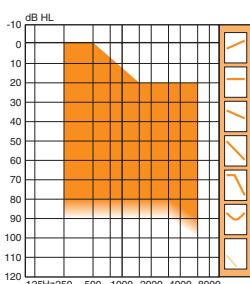

Gain, dB: 45/35

MPO, dB SPL: 114/104

CIC

Cosmetically attractive

Good-looking, fully automatic solution

Gain, dB: 50/40

MPO, dB SPL: 120/110

ITC

Easy to handle

Custom style with optional volume control and optional telecoil

Gain, dB: 55/46

MPO, dB SPL: 120/110

ITE

Best performance in noise

Custom style with directional microphones and optional telecoil

Gain, dB: 52/43

MPO, dB SPL: 120/110

ITE Direct

Most powerful custom solution

Standard volume control (manual override) and optional telecoil

Gain, dB: 65/55

MPO, dB SPL: 133/124

ITE Power