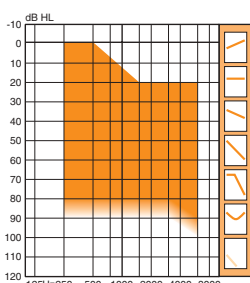

Easy to handle

Custom style with optional volume control and optional telecoil

Gain, dB: 55/46

MPO, dB SPL: 120/110

ITE

Best performance in noise

Custom style with directional microphones and optional telecoil

Gain, dB: 52/43

MPO, dB SPL: 120/110

ITE Direct

Most powerful custom solution

Standard volume control (manual override) and optional telecoil

Gain, dB: 65/55

MPO, dB SPL: 133/124

ITE Power