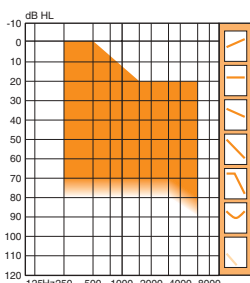

Gain, dB: 45/35

MPO, dB SPL: 114/104

CIC

Cosmetically attractive

Good-looking, fully automatic solution

Gain, dB: 50/40

MPO, dB SPL: 120/110

ITC

Easy to handle

Custom style with optional volume control and optional telecoil

Gain, dB: 55/46

MPO, dB SPL: 120/110

ITE

Best performance in noise

Custom style with directional microphones and optional telecoil

Gain, dB: 52/43

MPO, dB SPL: 120/110

ITE Direct

Most powerful custom solution

Standard volume control (manual override) and optional telecoil

Gain, dB: 65/55

MPO, dB SPL: 133/124

ITE Power