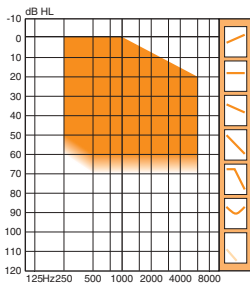

Virtually invisible

Smallest possible solution for best cosmetic appearance

Gain, dB: 45/35

MPO, dB SPL: 114/104