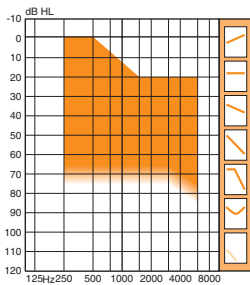

Gain, dB: 45/35

MPO, dB SPL: 114/104

CIC

Cosmetically attractive

Good-looking, fully automatic solution

Gain, dB: 50/40

MPO, dB SPL: 120/110

ITC