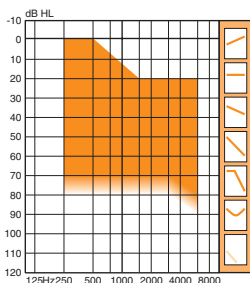

Gain, dB: 45/35

MPO, dB SPL: 114/104

CIC

Cosmetically attractive

Good-looking, fully automatic solution

Gain, dB: 50/40

MPO, dB SPL: 120/110

ITC

Easy to handle

Custom style with optional volume control and optional telecoil

Gain, dB: 55/46

MPO, dB SPL: 120/110

ITE

Best performance in noise

Custom style with directional microphones and optional telecoil